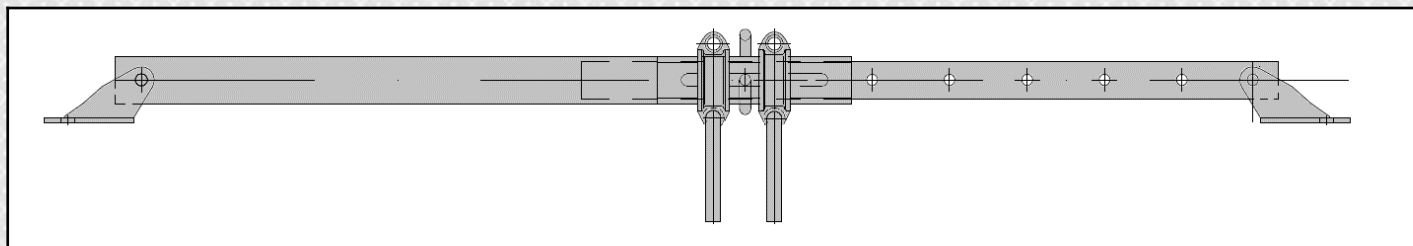

FDI Push-Pull Props with Double Nut & Open Thread: Load 30kN

Push-Pull Prop with double nut and open thread 1.7m/3m	3m	
Push-Pull Prop with double nut and open thread 2.1m/4.2m	4.2m	
Push-Pull Prop with double nut and open thread 3.5m/5.9m	5.9m	

For our full range of our products contact us and request a brochure:

Formwork Direct International Ltd.
71-83 Derby Road
Liverpool
Merseyside
L20 8LW

Tel: 0151 532 0179
email: sales@formworkdirect.co.uk

Or visit us at:

www.formworkdirect.co.uk